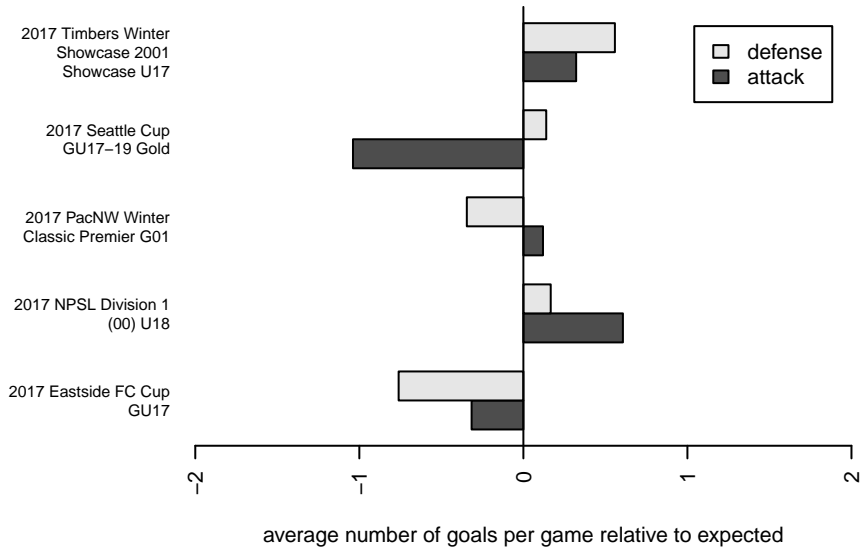

Kent United Green G01

Kent United
 Kent, WA
 G01 total strength=1513
 attack=12.8 defense=10.91
 fall league = NPSL Div 1 (00) U18
 notes= Leeman 2016

alt names used:
 Kent United Green G01
 Kent United G01 Green

Venues played:
 2017 Seattle Cup GU17-19 Gold
 2017 Eastside FC Cup GU17
 2017 NPSL Division 1 (00) U18
 2017 Timbers Winter Showcase 2001 Showcas
 2017 PacNW Winter Classic Premier G01

Kent United Green G01
 Dots are actual minus expected GF (blue circles) and GA (red triangles).
 Blue line is smoothed change in attack strength. Red is smoothed change in defense strength.

**attack and defense variance (black dot)
relative to other teams
and top 10 in region**

**attack and defense rating
relative to others at age
and all opponents in last 13 months**

Performance relative to 13 month average