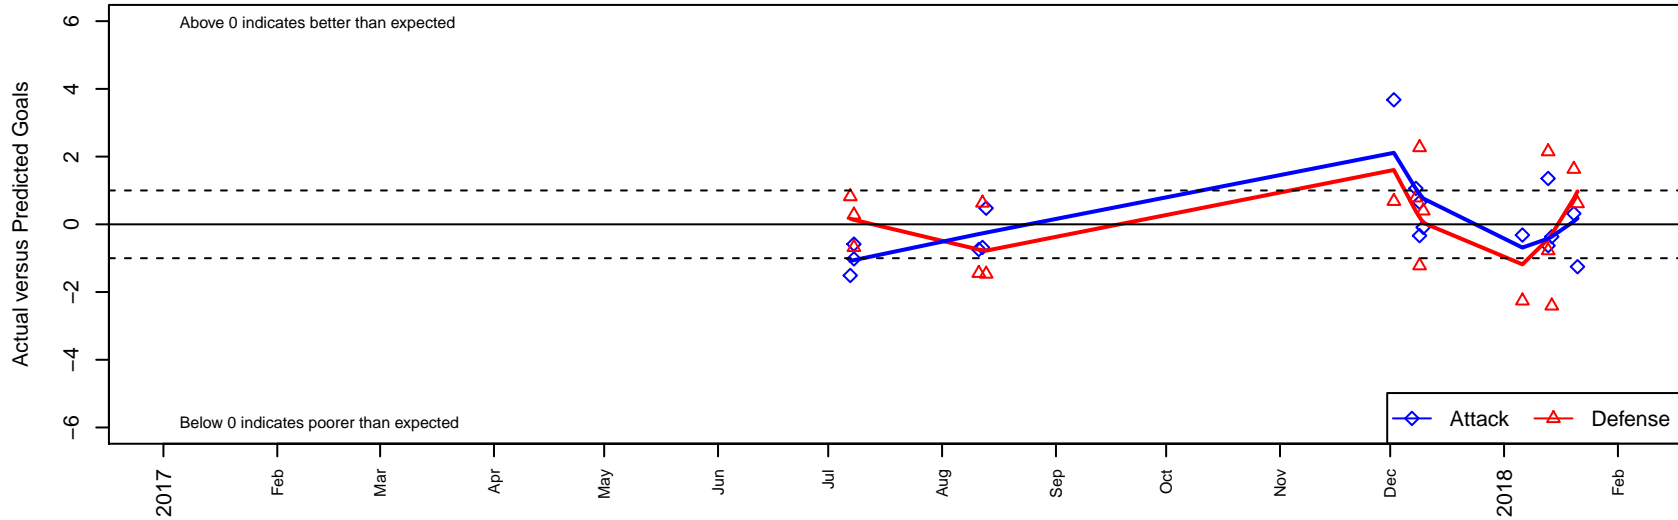

Kent United Green G01

Kent United
 Kent, WA
 G01 total strength=1513
 attack=12.8 defense=10.91
 fall league = NPSL Div 1 (00) U18
 notes= Leeman 2016

alt names used:
 Kent United Green G01
 Kent United G01 Green

Venues played:
 2017 Seattle Cup GU17-19 Gold
 2017 Eastside FC Cup GU17
 2017 NPSL Division 1 (00) U18
 2017 Timbers Winter Showcase 2001 Showcas
 2017 PacNW Winter Classic Premier G01

Kent United Green G01
 Dots are actual minus expected GF (blue circles) and GA (red triangles).
 Blue line is smoothed change in attack strength. Red is smoothed change in defense strength.

**attack and defense variance (black dot)
relative to other teams
and top 10 in region**

**attack and defense rating
relative to others at age
and all opponents in last 13 months**

Performance relative to 13 month average